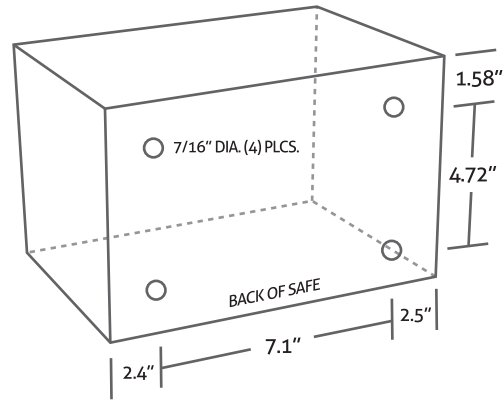

**OUTSIDE DIMENSIONS**

**REAR WALL HOLE PATTERN**

**BOTTOM HOLE PATTERN**

**LATE CHECK-IN LOCK BOXES DIMENSIONS**

ALL DIMENSIONS +/- 1/16"