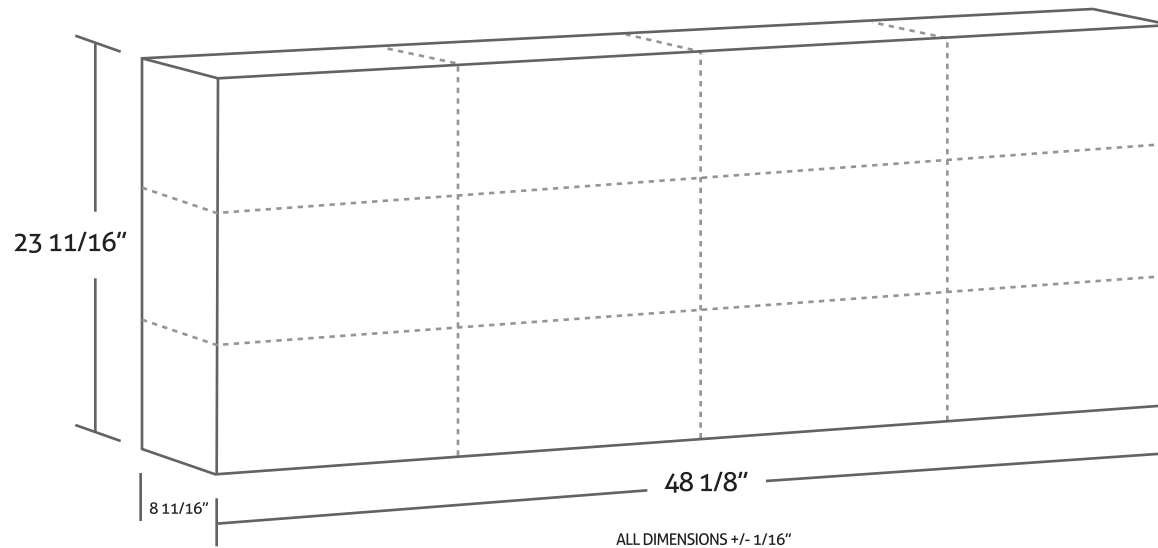

**OUTSIDE DIMENSIONS**

**REAR WALL HOLE PATTERN**

**BOTTOM HOLE PATTERN**

**LATE CHECK-IN LOCK BOXES DIMENSIONS**

ALL DIMENSIONS +/- 1/16"