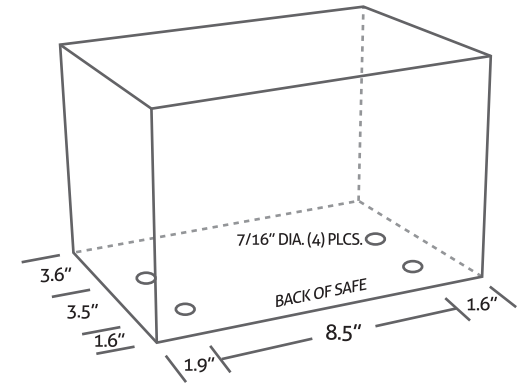

**OUTSIDE DIMENSIONS**

**REAR WALL HOLE PATTERN**

**BOTTOM HOLE PATTERN**

**LATE CHECK-IN LOCK BOXES DIMENSIONS**

ALL DIMENSIONS +/- 1/16"