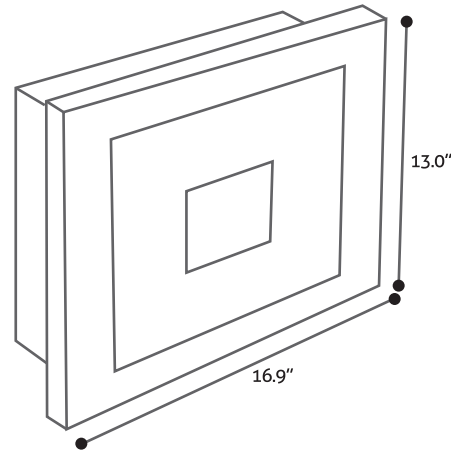

EXTERIOR VIEW

SHOWN IN MOCK 4 INCH DRYWALL

FRONT DIMENSIONS

DOOR OPENING MEASURES 11" x 10"

REAR DIMENSIONS

FAST, SIMPLE INSTALLATION

Locate wall studs and mark cut-out with pencil lines.

Cut sheetrock, insert safe and anchor to studs with drywall screws.