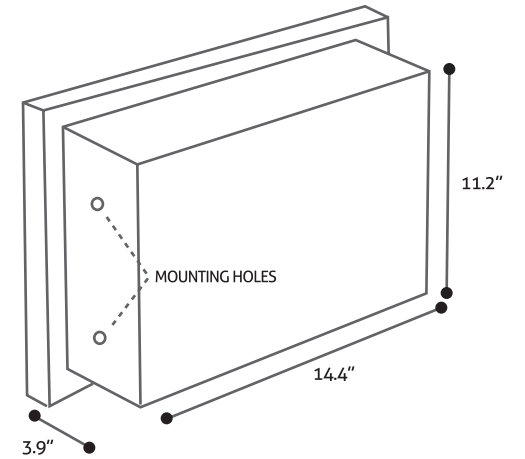

EXTERIOR VIEW

SHOWN IN MOCK 4 INCH DRYWALL

FRONT DIMENSIONS

DOOR OPENING MEASURES 11" x 10"

REAR DIMENSIONS

FAST, SIMPLE INSTALLATION

Locate wall studs and mark cut-out with pencil lines.

Cut sheetrock, insert safe and anchor to studs with drywall screws.