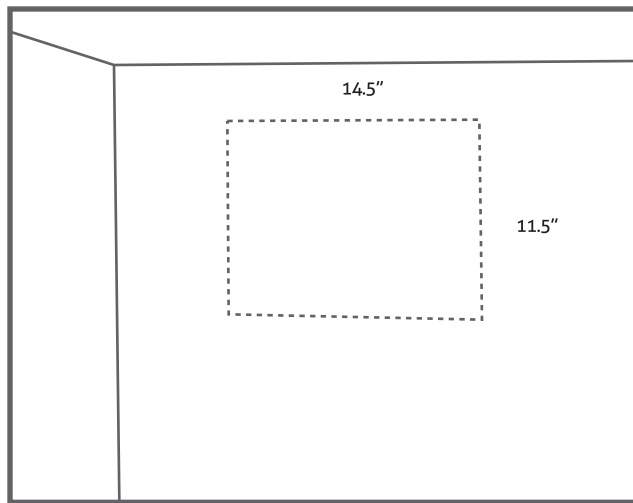

EXTERIOR VIEW

SHOWN IN MOCK 4 INCH DRYWALL

FRONT DIMENSIONS

DOOR OPENING MEASURES 11" x 10"

REAR DIMENSIONS

FAST, SIMPLE INSTALLATION

Locate wall studs and mark cut-out with pencil lines.

Cut sheetrock, insert safe and anchor to studs with drywall screws.